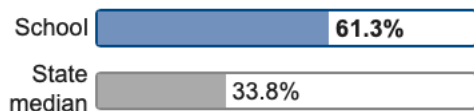

Clarence E Culver School

Niles ESD 71, Cook County

NEW STATE RATING

This school's rating is **exemplary**. The school is in the top 10 percent of schools in the state, and no student group at the school performs below the level of the schools that make up the lowest 5 percent of schools in Illinois. High schools with this rating have a graduation rate of greater than 67 percent.

Summative determination rating

STUDENT GROWTH

The growth level at this school is **above average** for English and **above average** for math. The measure is an average rate of student academic growth for a school over the past two years. It is calculated by comparing students' year-over-year gains with peers who started out at the same achievement level on state English and math exams.

STUDENT PROFICIENCY

The school report cards also include data about each school's test proficiency, or the percent of students meeting grade-level expectations on the state's standardized English and math exams.

ENGLISH

MATH

STUDENT DEMOGRAPHICS

- Total enrollment: **587**
- Percentage of students from low-income families: **41.4%**
- Percentage of students who are non-white: **40.50%**
- Percentage of students who receive special-education services: **9.4%**